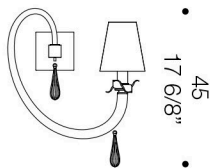

8090

Glass colour

Clear glass, Milkwhite, Black, Gray, Clear glass with gold

8090 A1

HALO/LED
E 14
1 x MAX 46W

45
17 6/8"

40
15 3/4"

4,10 Kg
0,070 m³

8090 A1 Gold

HALO/LED
E 14
1 x MAX 46W

45
17 6/8"

40
15 3/4"

4,10 Kg
0,070 m³

Frame finish

Chrome, Black chrome, Polished white, Gold

8090 K6