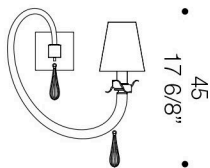

8090

Glass colour

Clear glass, Milkwhite, Black, Gray, Clear glass with gold

8090 A1

HALO/LED
E 14
1 x MAX 46W

45
17 6/8"

40
15 3/4"

4,10 Kg
0,070 m³

8090 A1 Gold

HALO/LED
E 14
1 x MAX 46W

45
17 6/8"

40
15 3/4"

4,10 Kg
0,070 m³

Frame finish

Chrome, Black chrome, Polished white, Gold

8090 K6